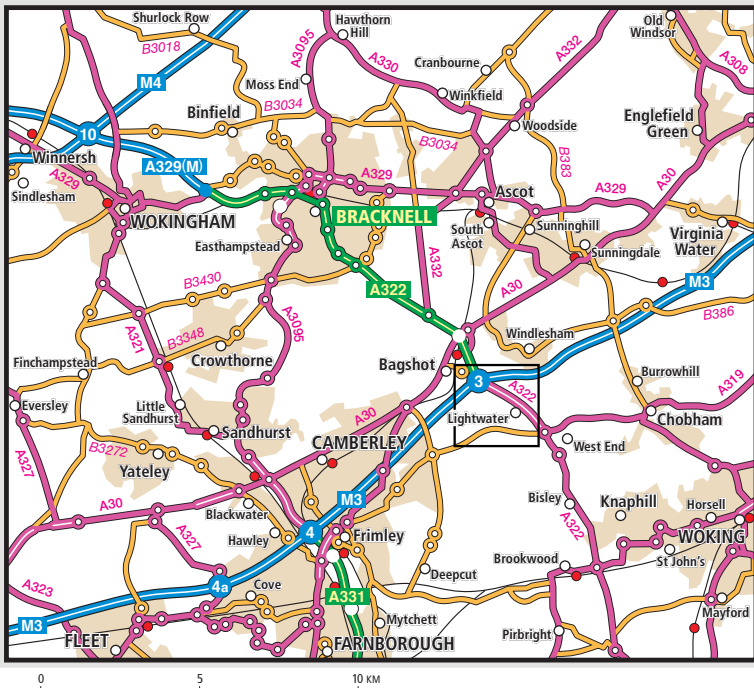

From the M3: Exit at Junction 3 and join the A322 signposted to Lightwater & Guildford. Get into the right-hand lane and almost immediately bear right onto the slip road to turn right across the dual carriageway onto Guildford Road signposted Lightwater. Take the second turning right onto The Avenue, signposted Lightwater Country Park. The entrance to Lightwater Country Park is at the end of The Avenue. Follow the drive to Lightwater Leisure Centre where there is a car park and the football pitch is in front of you to the right. Please show consideration for our neighbours.

From the M4: Exit at Junction 10 and join the A329 signposted to Bracknell. Travel to Bracknell and then join the A322 signposted to M3 & Bagshot. Travel to the M3 junction and continue straight across the roundabout to remain on the A322 signposted to Lightwater & Guildford. Get into the right-hand lane and almost immediately bear right onto the slip road to turn right across the dual carriageway onto Guildford Road signposted Lightwater. Take the second turning right onto The Avenue, signposted Lightwater Country Park. The entrance to Lightwater Country Park is at the end of The Avenue. Follow the drive to Lightwater Leisure Centre where there is a car park and the football pitch is in front of you to the right. Please show consideration for our neighbours.