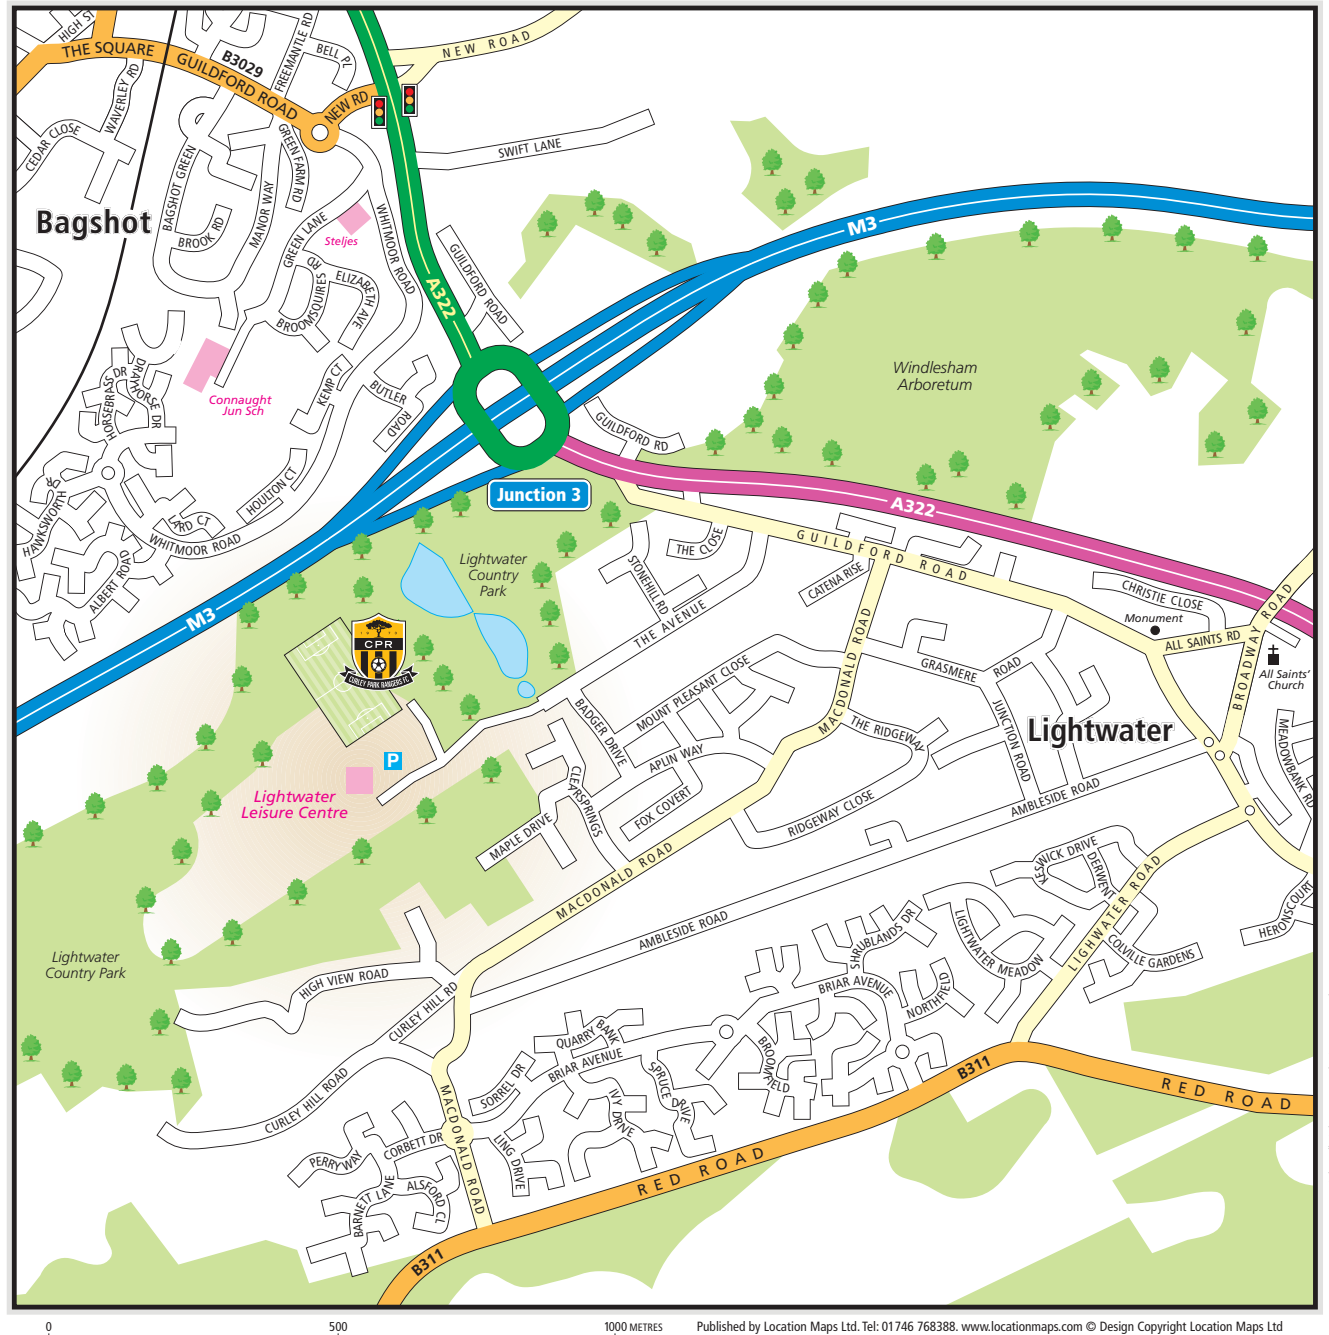

From the M3: Exit at Junction 3 and join the A322 signposted to Lightwater & Guildford. Get into the right-hand lane and almost immediately bear right onto the slip road to turn right across the dual carriageway onto Guildford Road signposted Lightwater. Take the second turning right onto The Avenue, signposted Lightwater Country Park. The entrance to Lightwater Country Park is at the end of The Avenue. Follow the drive to Lightwater Leisure Centre where there is a car park and the football pitch is in front of you to the right. Please show consideration for our neighbours.

From the M4: Exit at Junction 10 and join the A329 signposted to Bracknell. Travel to Bracknell and then join the A322 signposted to M3 & Bagshot. Travel to the M3 junction and continue straight across the roundabout to remain on the A322 signposted to Lightwater & Guildford. Get into the right-hand lane and almost immediately bear right onto the slip road to turn right across the dual carriageway onto Guildford Road signposted Lightwater. Take the second turning right onto The Avenue, signposted Lightwater Country Park. The entrance to Lightwater Country Park is at the end of The Avenue. Follow the drive to Lightwater Leisure Centre where there is a car park and the football pitch is in front of you to the right. Please show consideration for our neighbours.